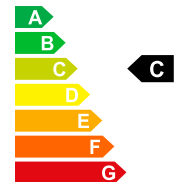

Fuel Benzin
Power HP/KW PS / KW
Total consumption 7 L/100km
Energetic efficiency C

Guarantee, Service & Insurance

On request

Energieetikette 2020

Offer without guarantee and while available in stock.