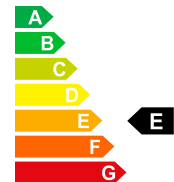

Fuel Benzin
Empty weight 1658 kg
CO2 emissions 208 g/km

**Guarantee,
Service &
Insurance**

On request

Energieetikette 2020

Offer without guarantee and while available in stock.