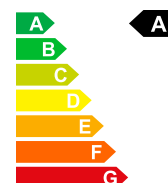

Offer without guarantee and while available in stock.