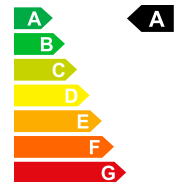

Offer without guarantee and while available in stock.