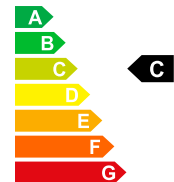

Offer without guarantee and while available in stock.