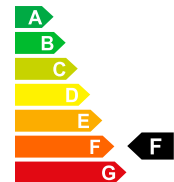

Offer without guarantee and while available in stock.