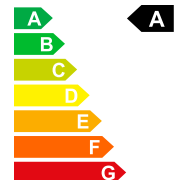

Fuel
Power HP/KW
CO2 emissions

Elektro
PS / KW
24 g/km

**Guarantee,
Service &
Insurance**

On request

Energieetikette 2020

Offer without guarantee and while available in stock.