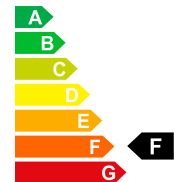

SEAT ALHAMBRA -- Neues Fahrzeug mit Tageszulassung

 01/1970

 Benzin

Selling price

CHF 43'800.-

Bilder folgen

Vehicle data

First registration 01/1970
Intern No S-501405
Empty weight 1800 kg
CO2 emissions 198 g/km

Fuel Benzin
Power HP/KW PS / KW
Total consumption 8.7 L/100km
Energetic efficiency F

Guarantee,
Service &
Insurance

On request

Energieetikette 2020

Offer without guarantee and while available in stock.