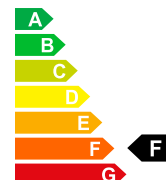

Offer without guarantee and while available in stock.