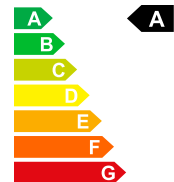

Fuel Diesel
Power HP/KW PS / KW
Total consumption 5.3 L/100km
Gasoline equivalent 6 L/100km

**Guarantee,
Service &
Insurance**

On request

Energieetikette 2020

Offer without guarantee and while available in stock.