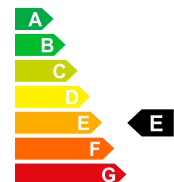

Offer without guarantee and while available in stock.