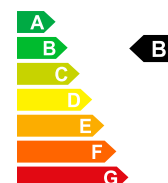

Offer without guarantee and while available in stock.