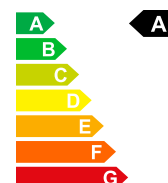

Offer without guarantee and while available in stock.