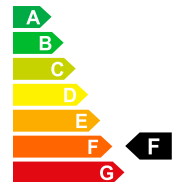

Offer without guarantee and while available in stock.