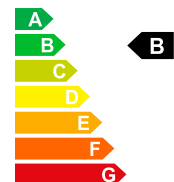

Offer without guarantee and while available in stock.