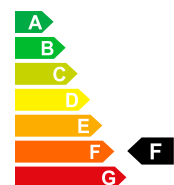

Offer without guarantee and while available in stock.