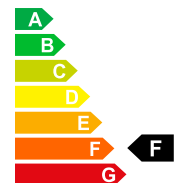

Offer without guarantee and while available in stock.