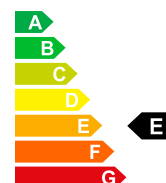

Energieetikette 2020

Offer without guarantee and while available in stock.