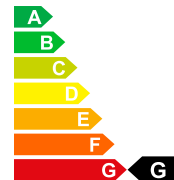

Offer without guarantee and while available in stock.