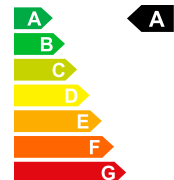

Offer without guarantee and while available in stock.