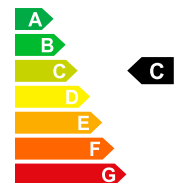

Offer without guarantee and while available in stock.